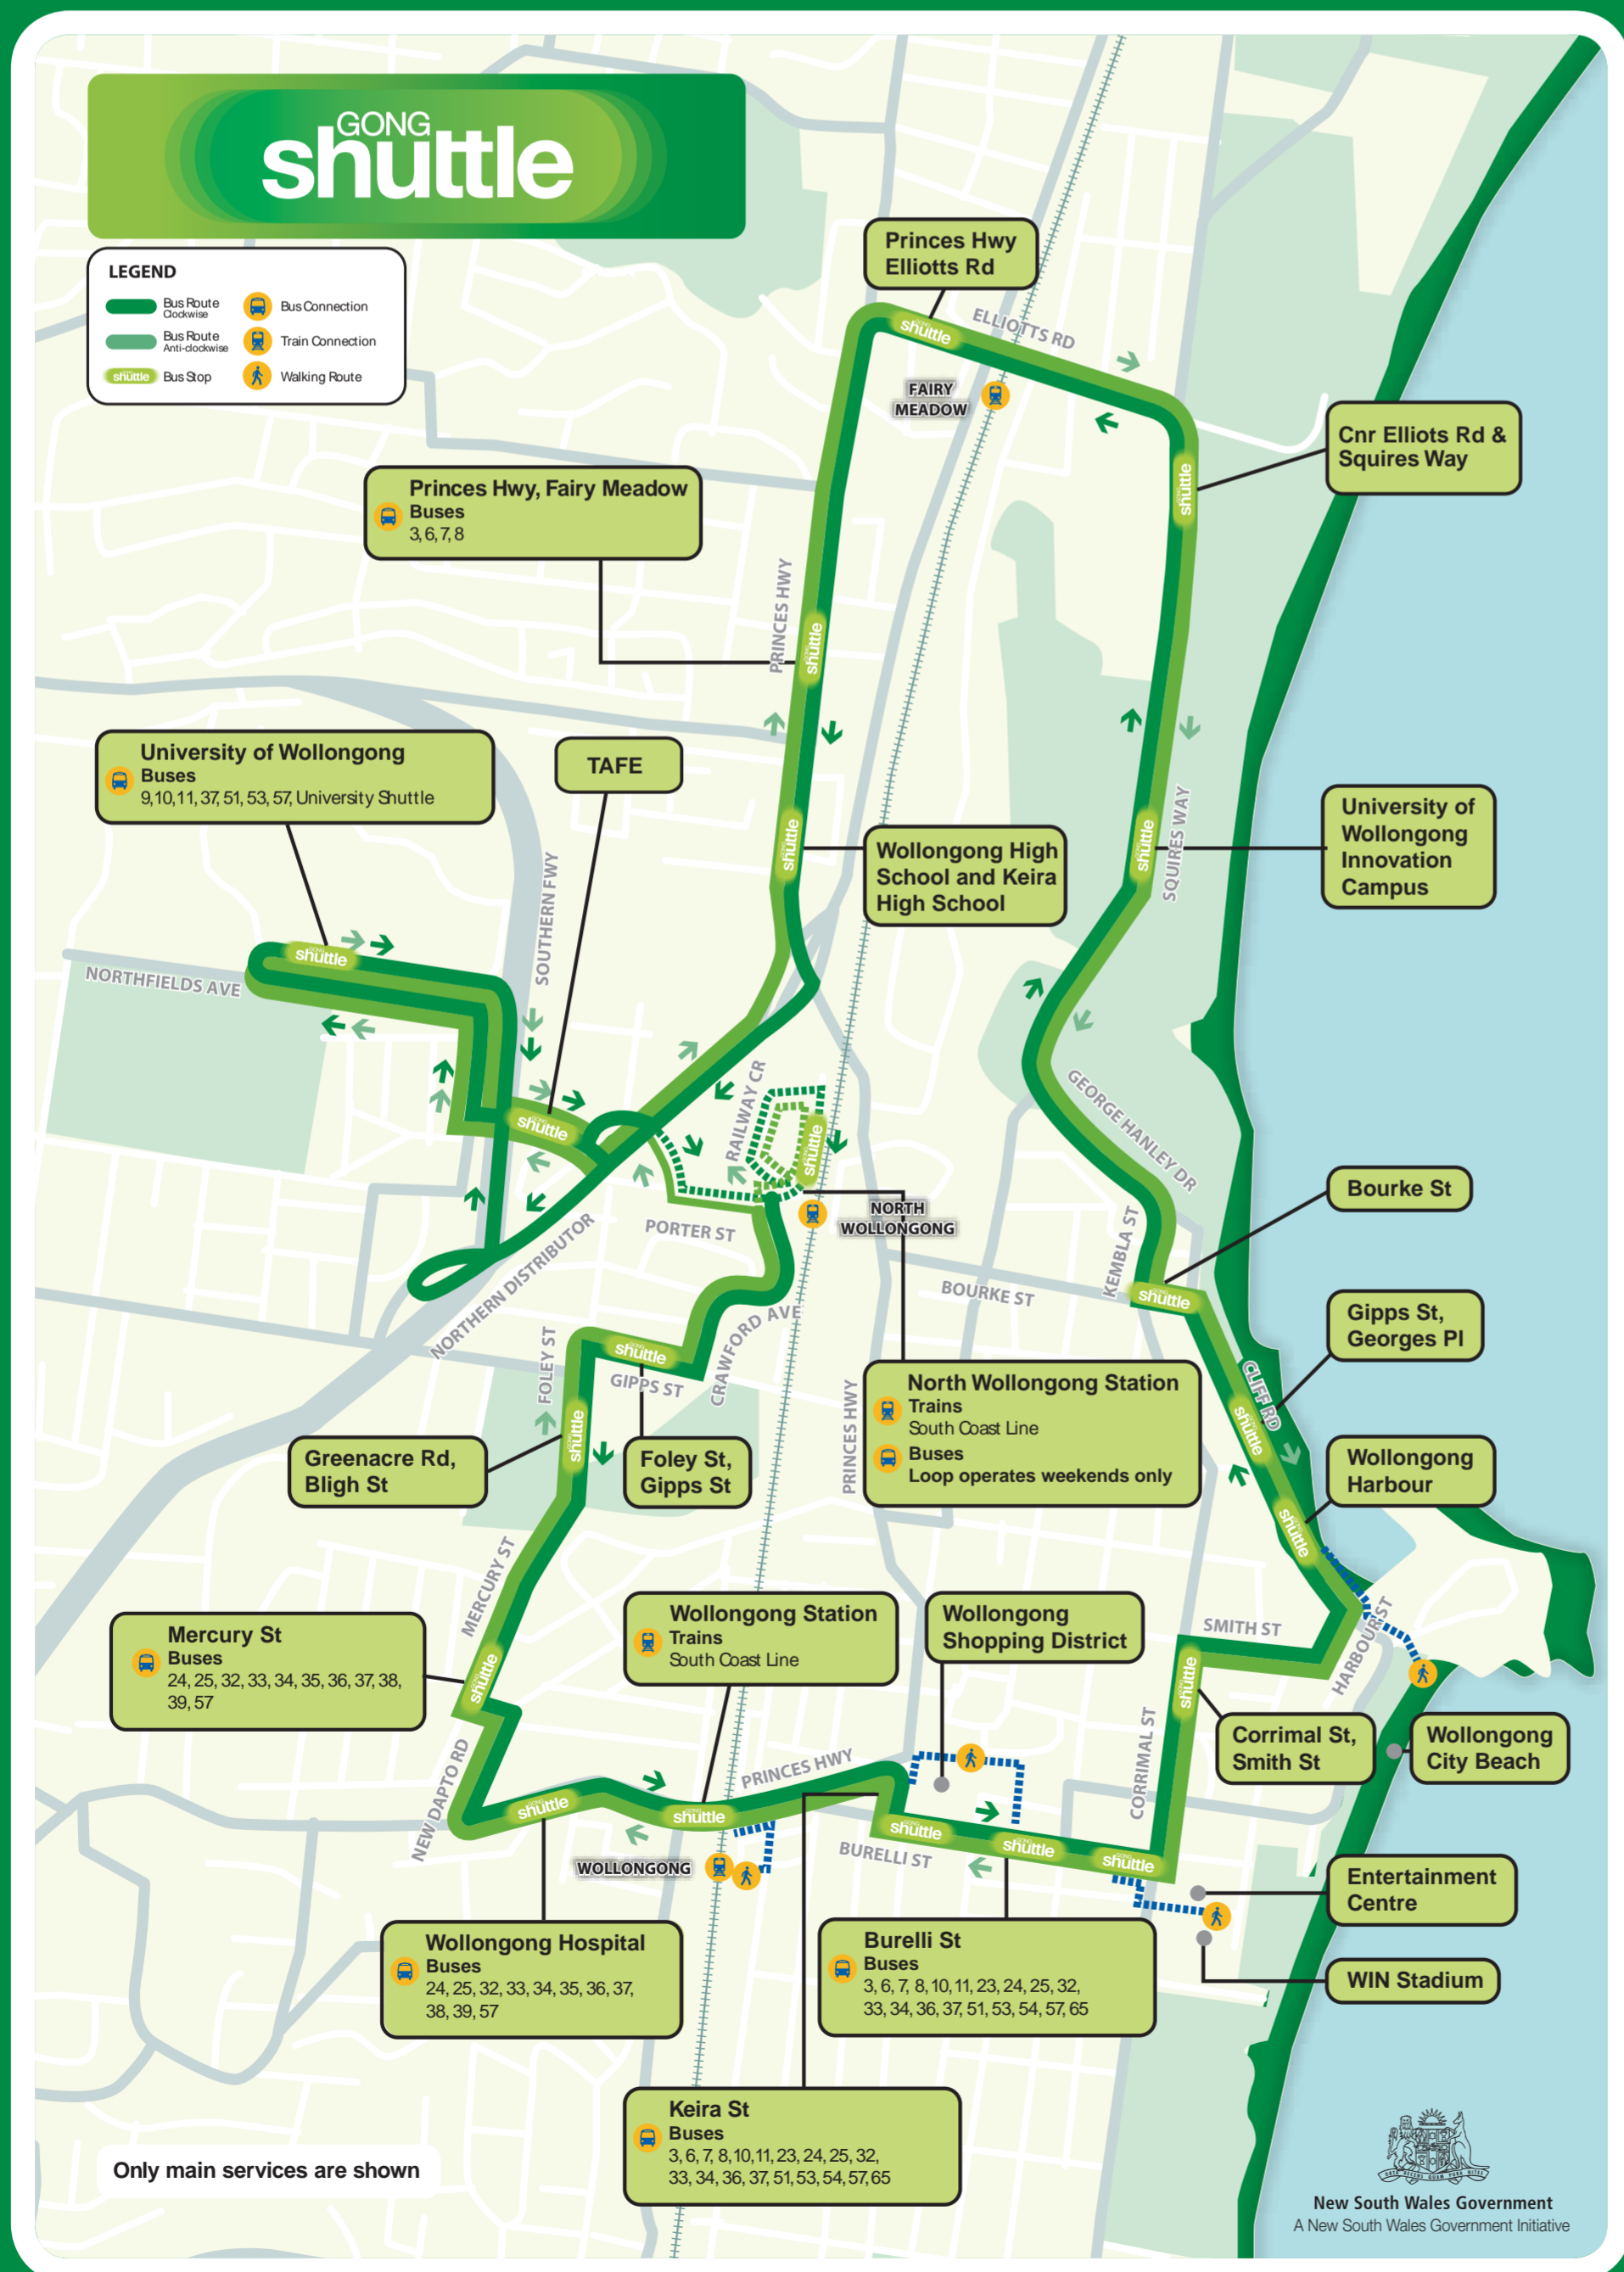

GONG Free Shuttle

55

Burelli Street ^{GONG} shuttle to WIN Stadium ^{GONG} shuttle to City Beach ^{GONG} shuttle to Harbour ^{GONG} shuttle to Fairy Meadow ^{GONG} shuttle to TAFE ^{GONG} shuttle to University of Wollongong Station* ^{GONG} shuttle to Wollongong Hospital ^{GONG} shuttle to Wollongong Station ^{GONG} shuttle to North Wollongong Station* ^{GONG} shuttle to Wollongong Hospital ^{GONG} shuttle to Wollongong Station ^{GONG} shuttle to University of Wollongong ^{GONG} shuttle to TAFE ^{GONG} shuttle to Fairy Meadow ^{GONG} shuttle to Harbour ^{GONG} shuttle to City Beach ^{GONG} shuttle to WIN Stadium ^{GONG} shuttle to Burelli Street

Operates seven days a week

The service operates between **7.00am and 10.00pm** from **Monday to Friday**.
Every 10 minutes during peak (7.00am–9.00am & 3.00pm–6.00pm) and every 20 minutes off-peak.

The **weekend** service will operate every 20 minutes between **8.00am and 6.00pm**.

*Operates every 10 minutes during peak (7.00am-9.00am) & every 20 minutes off peak (3.00pm - 6.00pm).